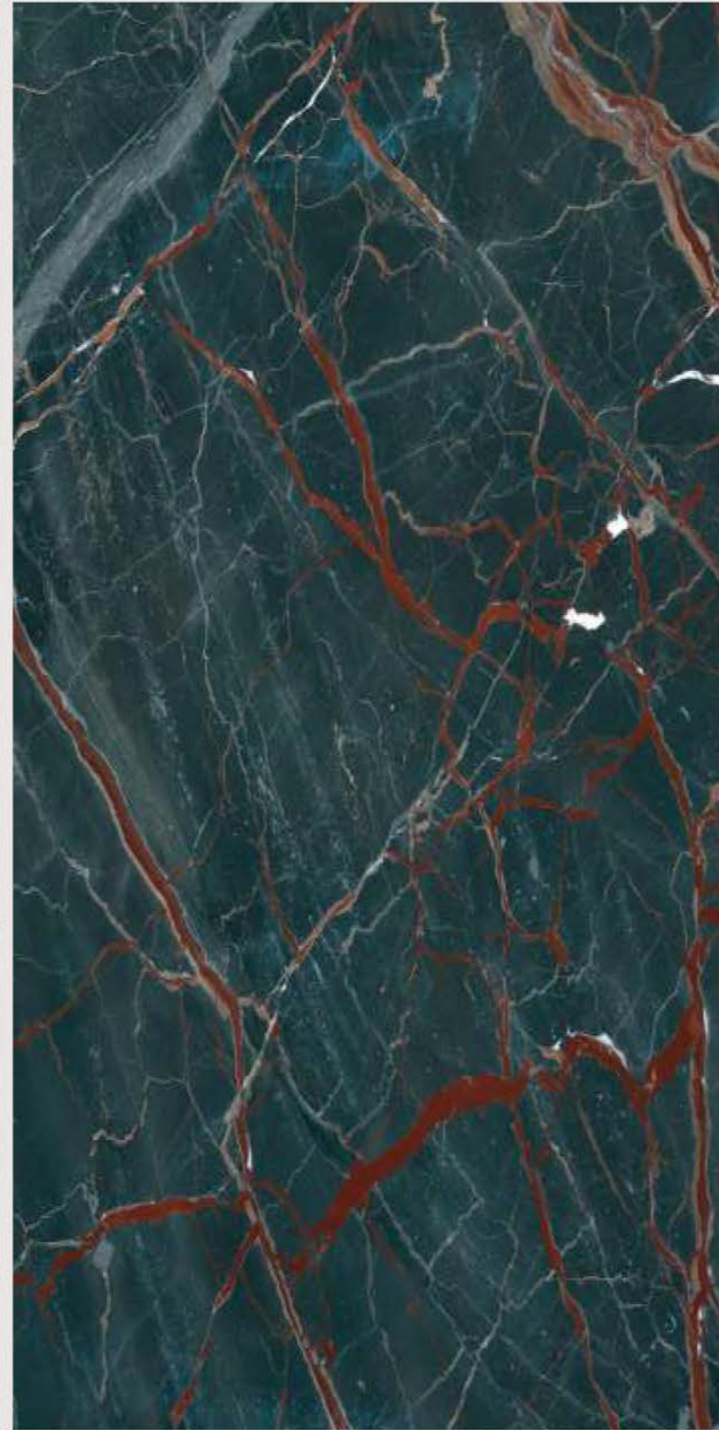

Random
05

JAZZ 5019

GREEN

JAZZ 5019 GREEN

SIZE
600x
1200MM

Series
HIGH GLOSSY

Random
05

JAZZ 5019 GREEN