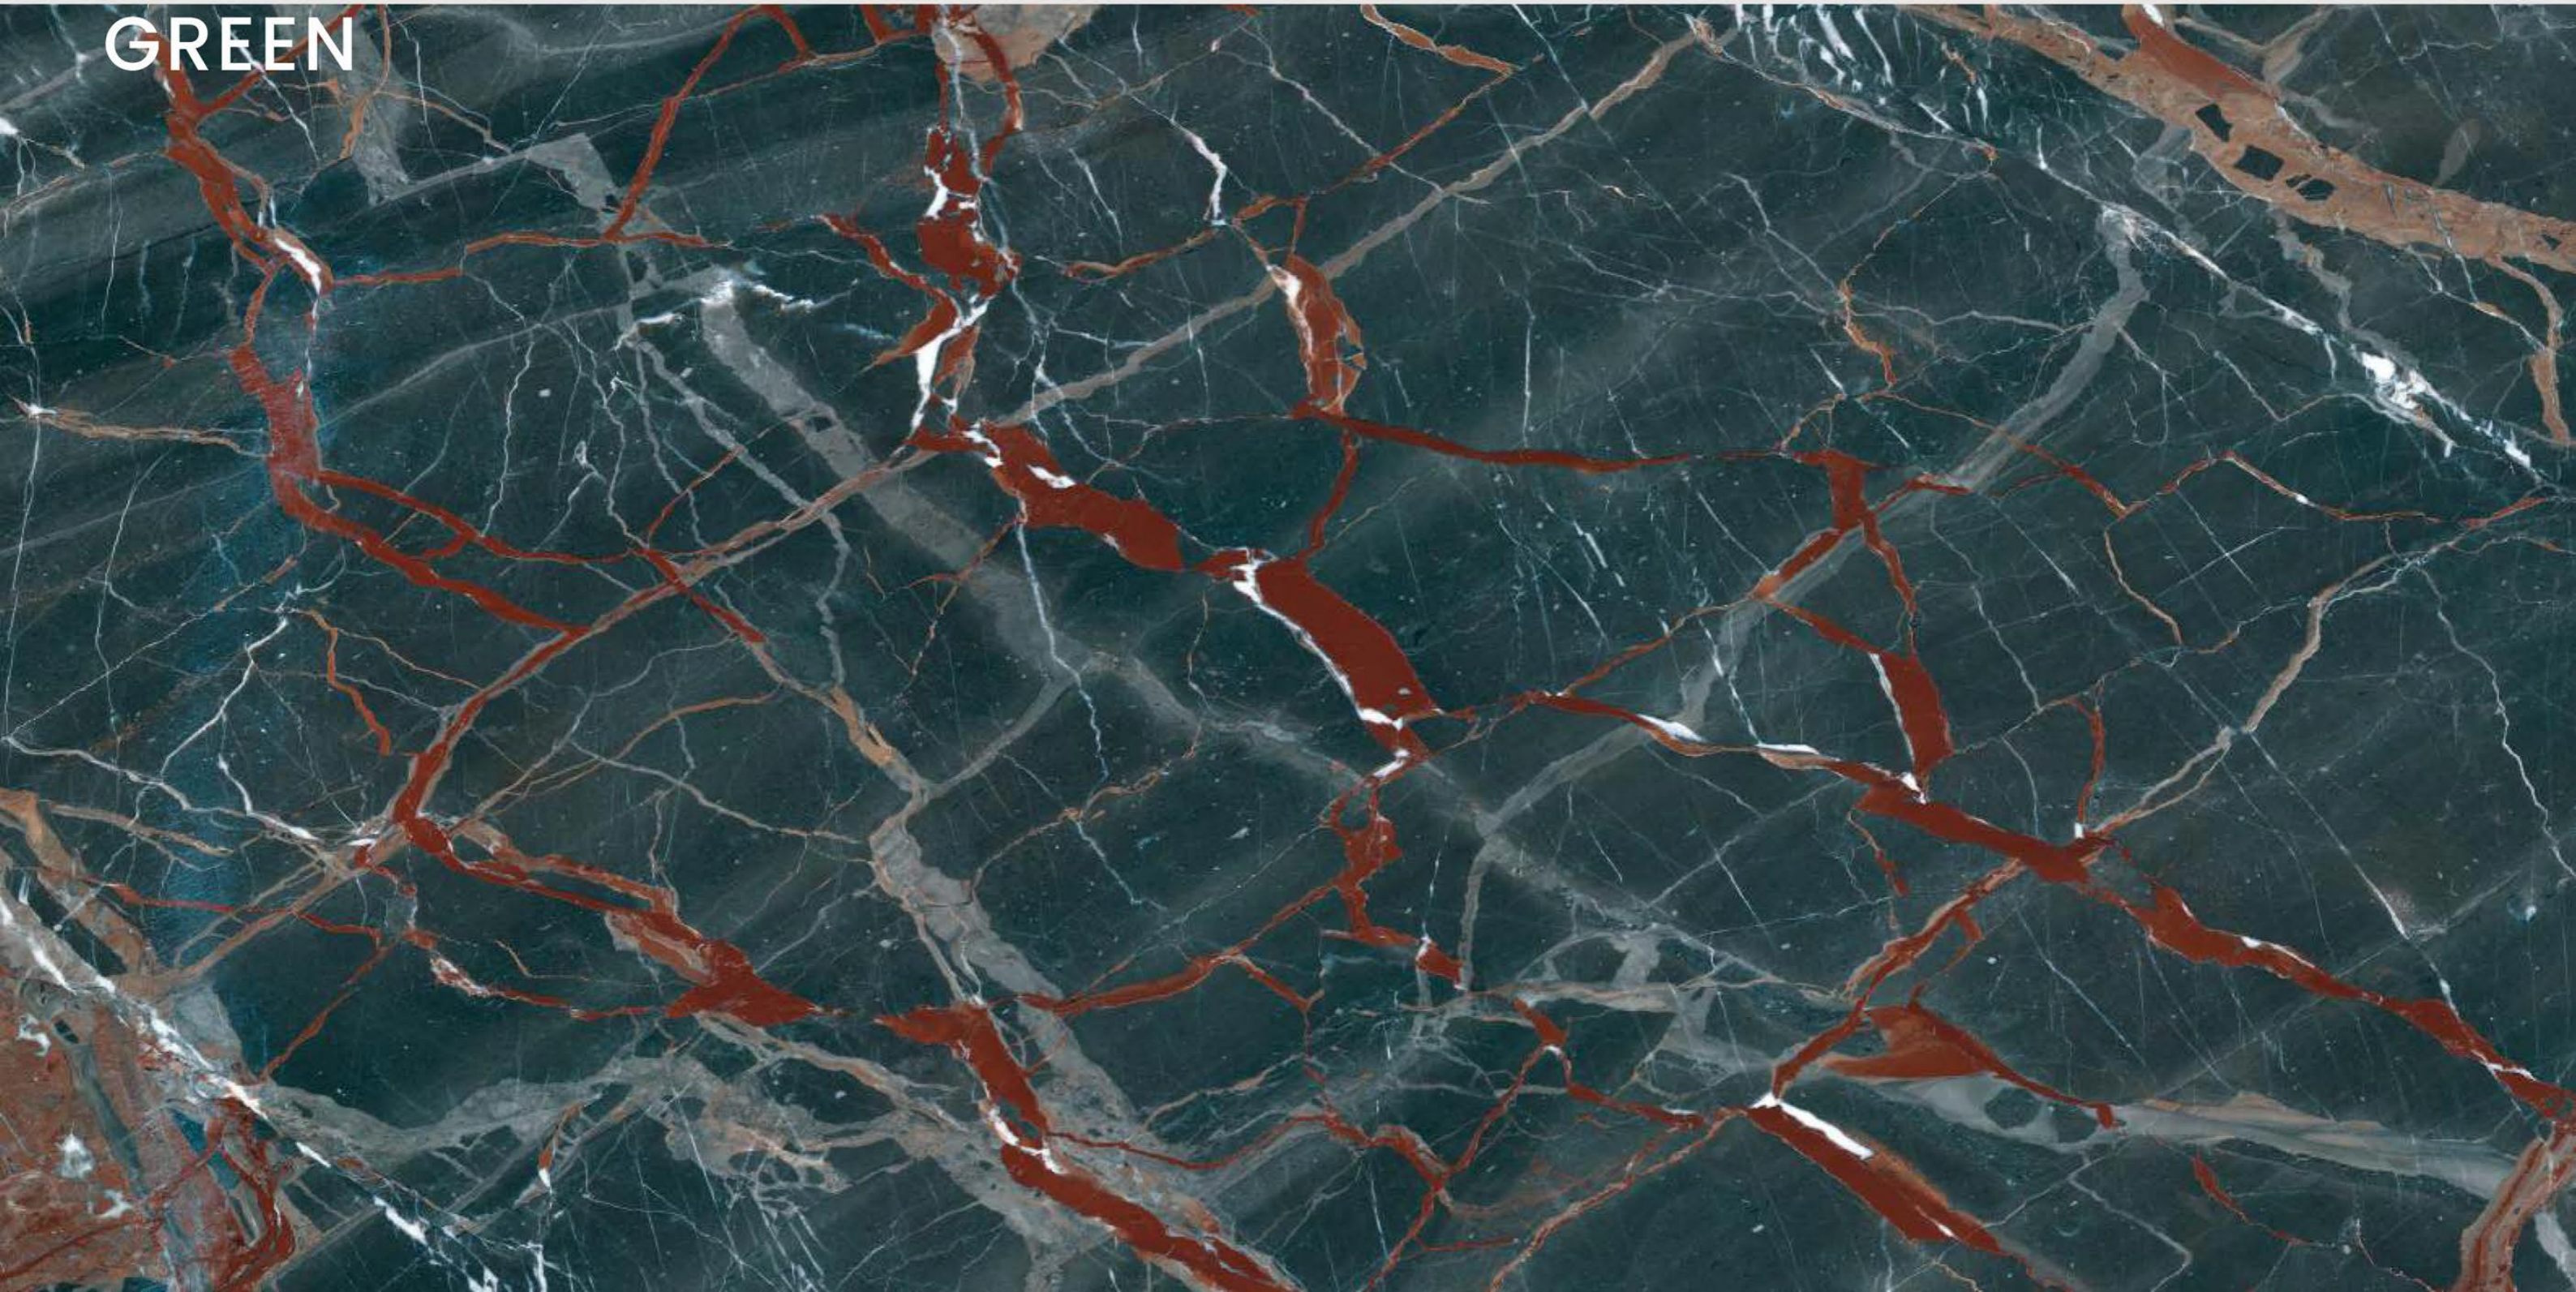

JAZZ 5019

GREEN