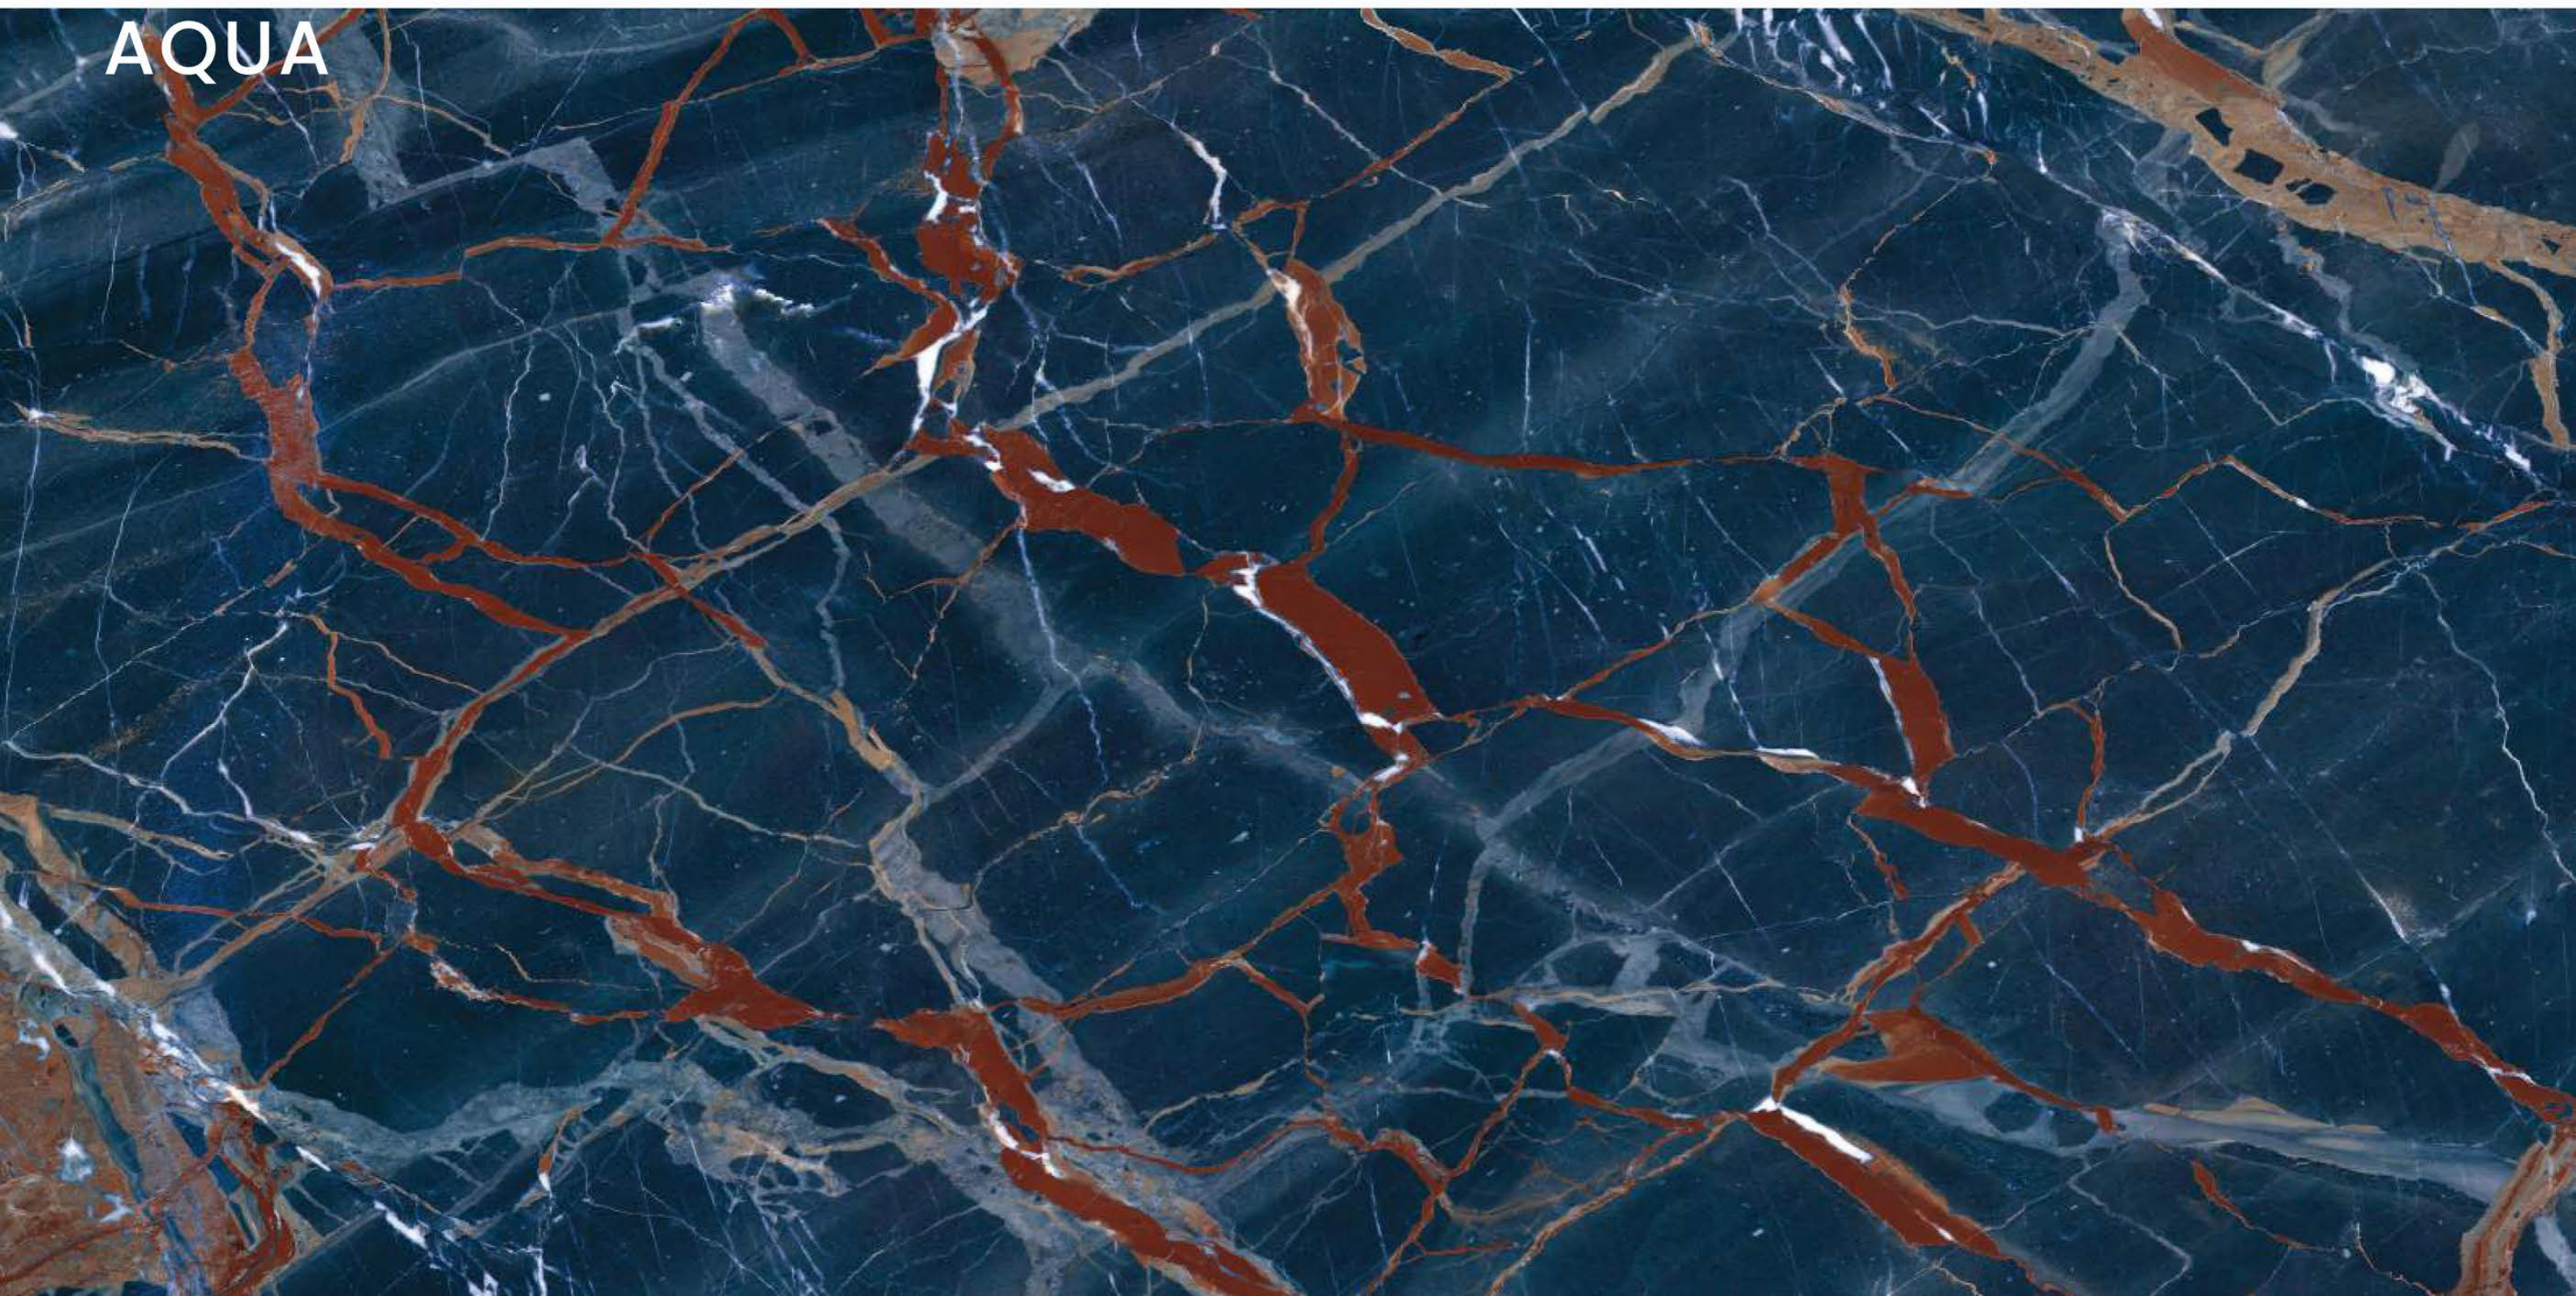

SIZE
600x
1200MM

Series
HIGH GLOSSY

Random
03

JAZZ 5019

AQUA

JAZZ 5019 AQUA

SIZE
600x
1200MM

Series
HIGH GLOSSY