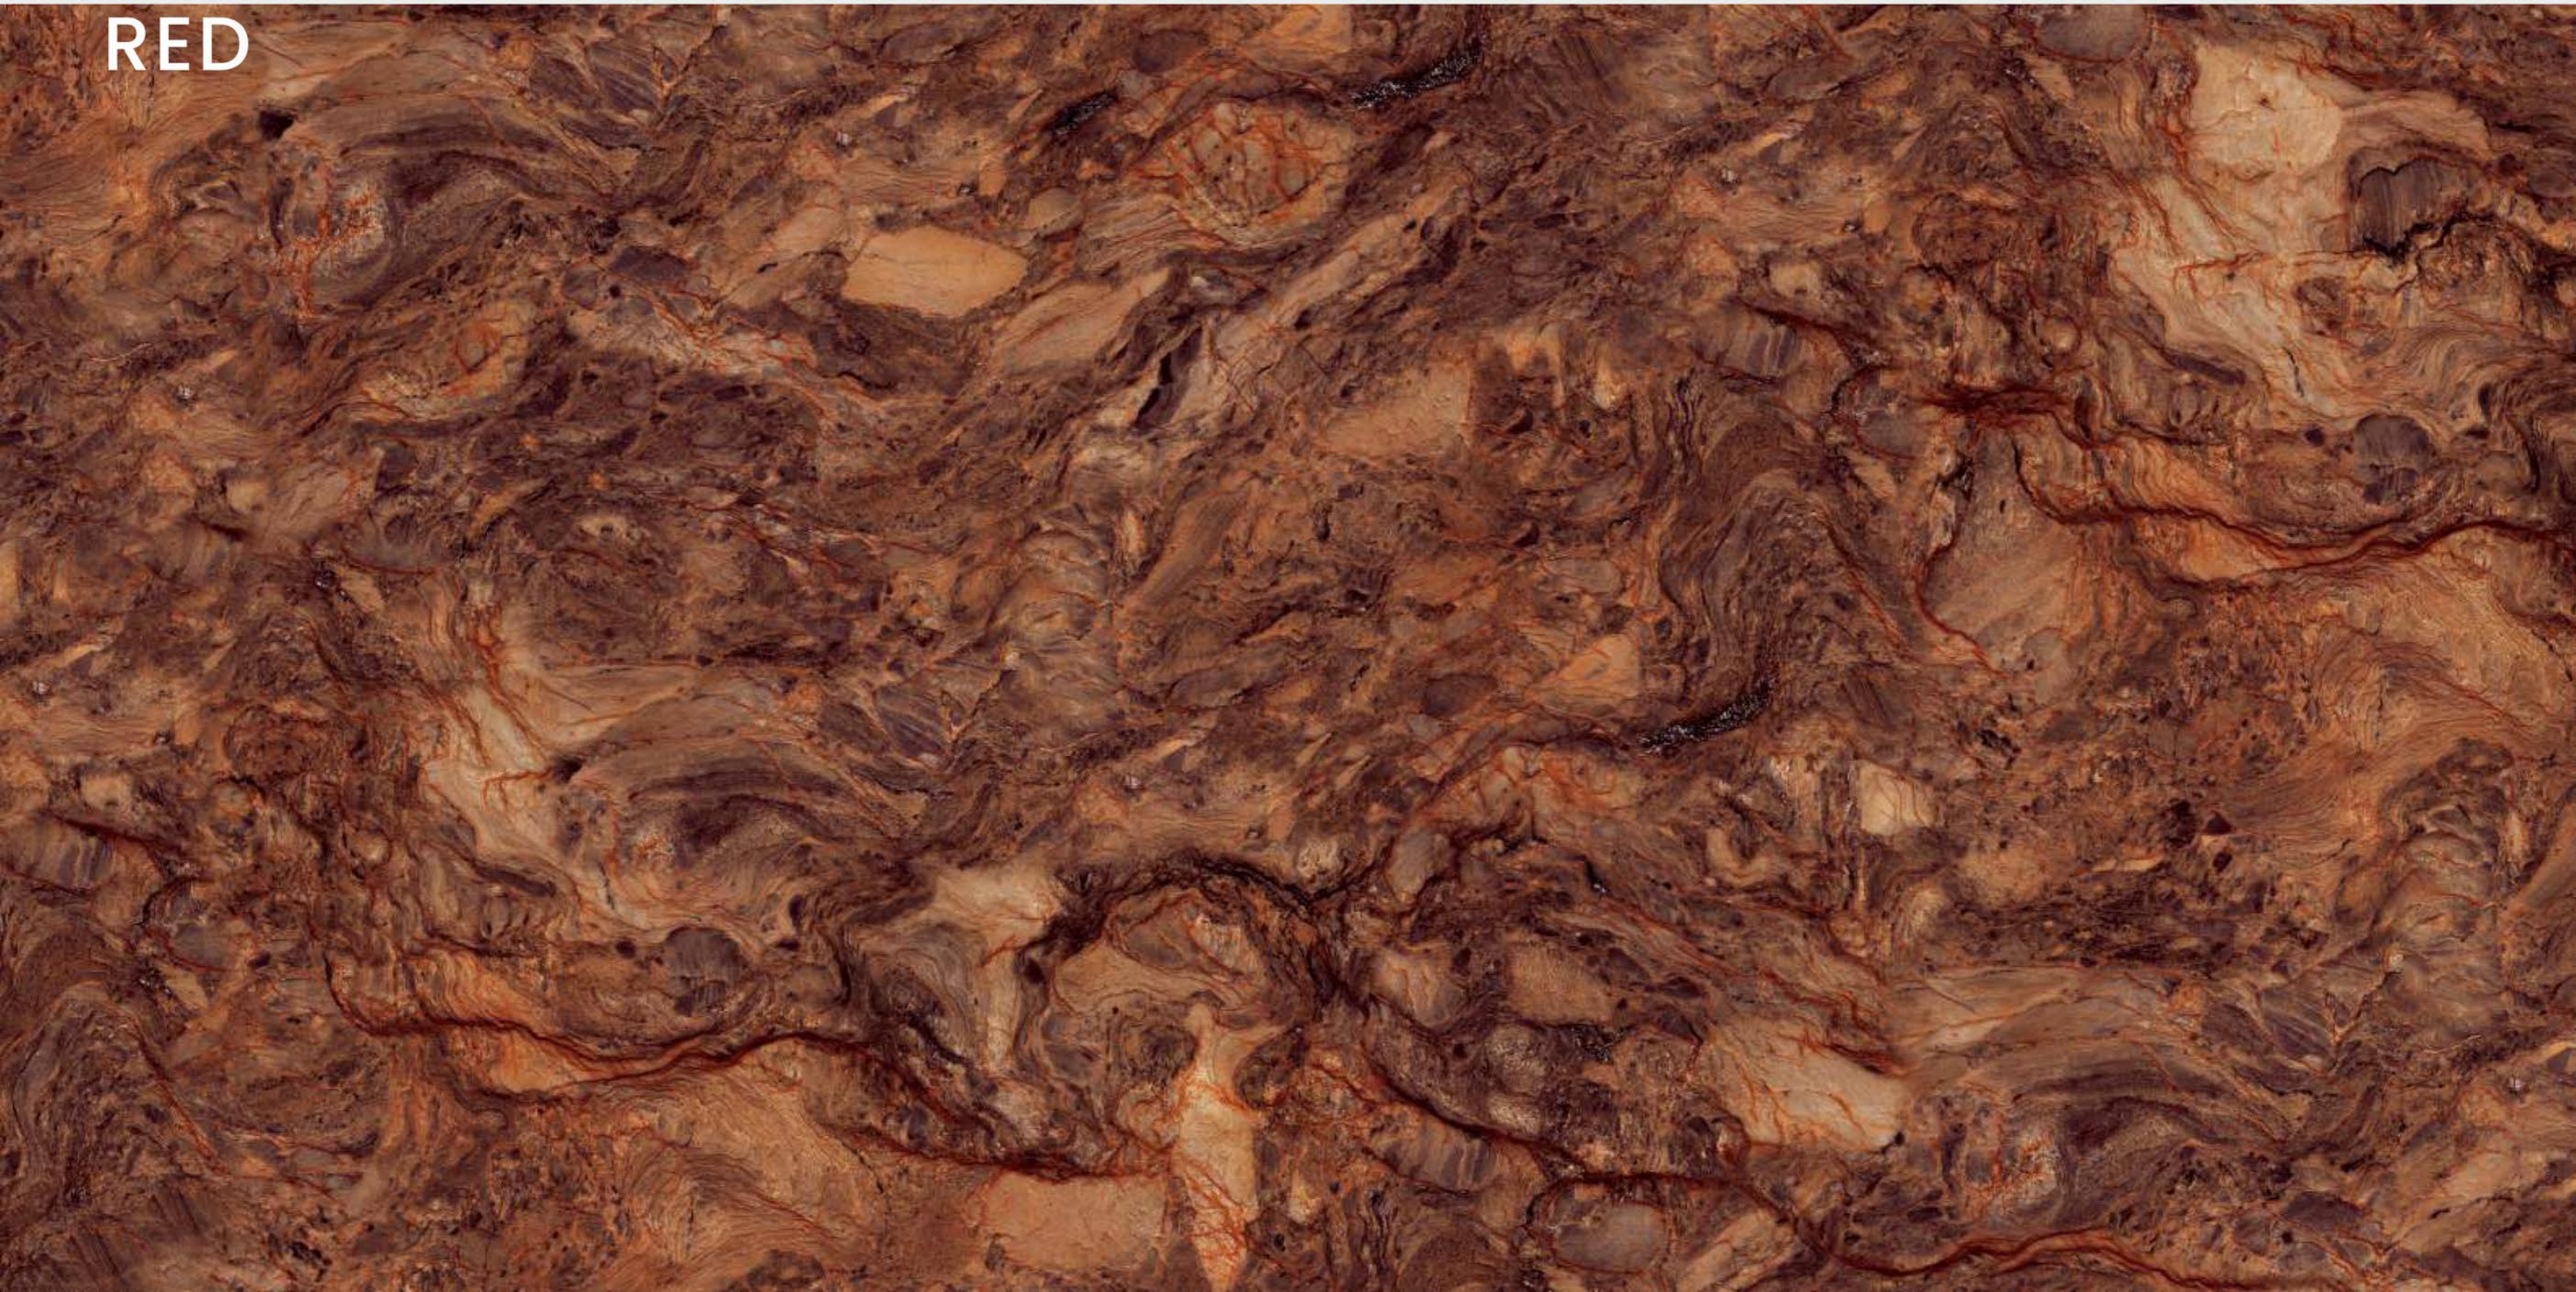

JAZZ 5024 BLUE

SIZE
600x
1200MM

Series
HIGH GLOSSY

Random
03

JAZZ 5024

RED

JAZZ 5024 RED

SIZE
600x
1200MM