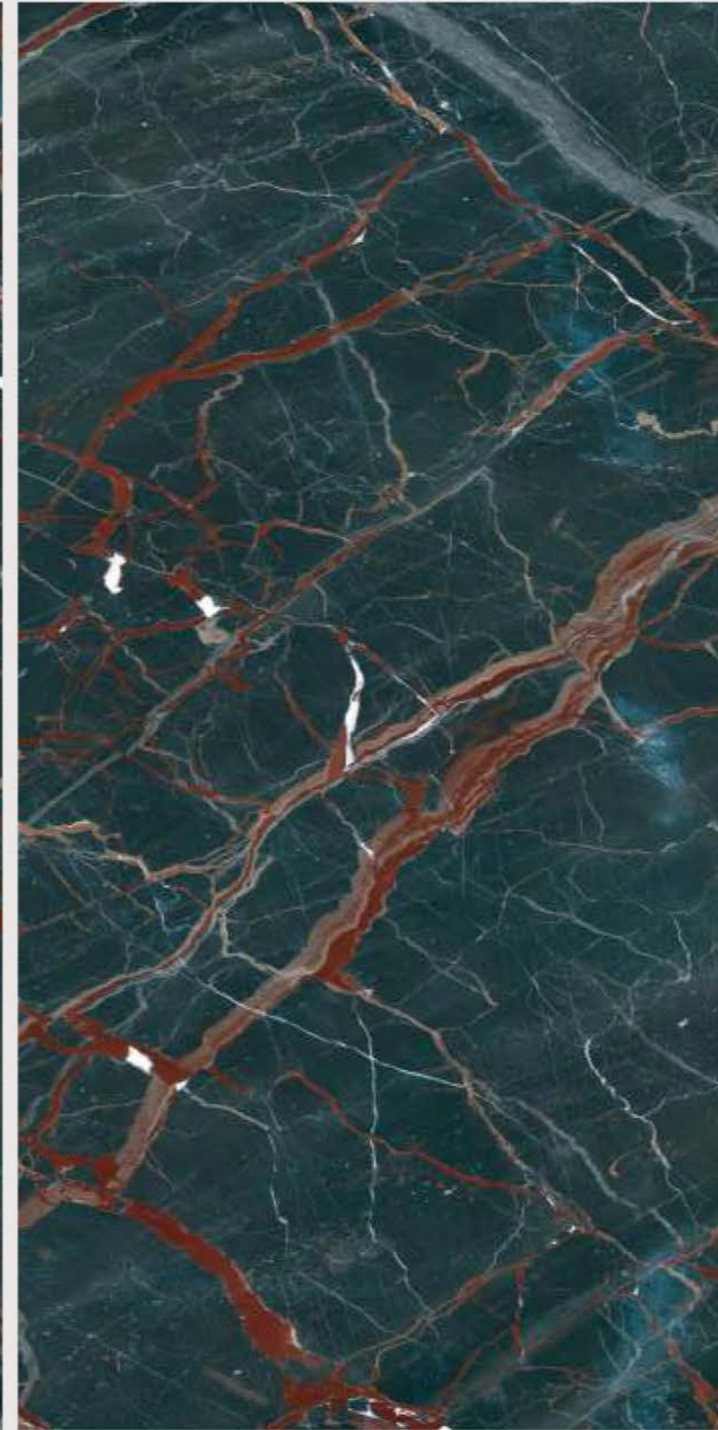

Random
05

JAZZ 5019

GREEN

JAZZ 5019 GREEN

SIZE
600x
1200MM

Series
HIGH GLOSSY

Random
05

JAZZ 5019 GREEN