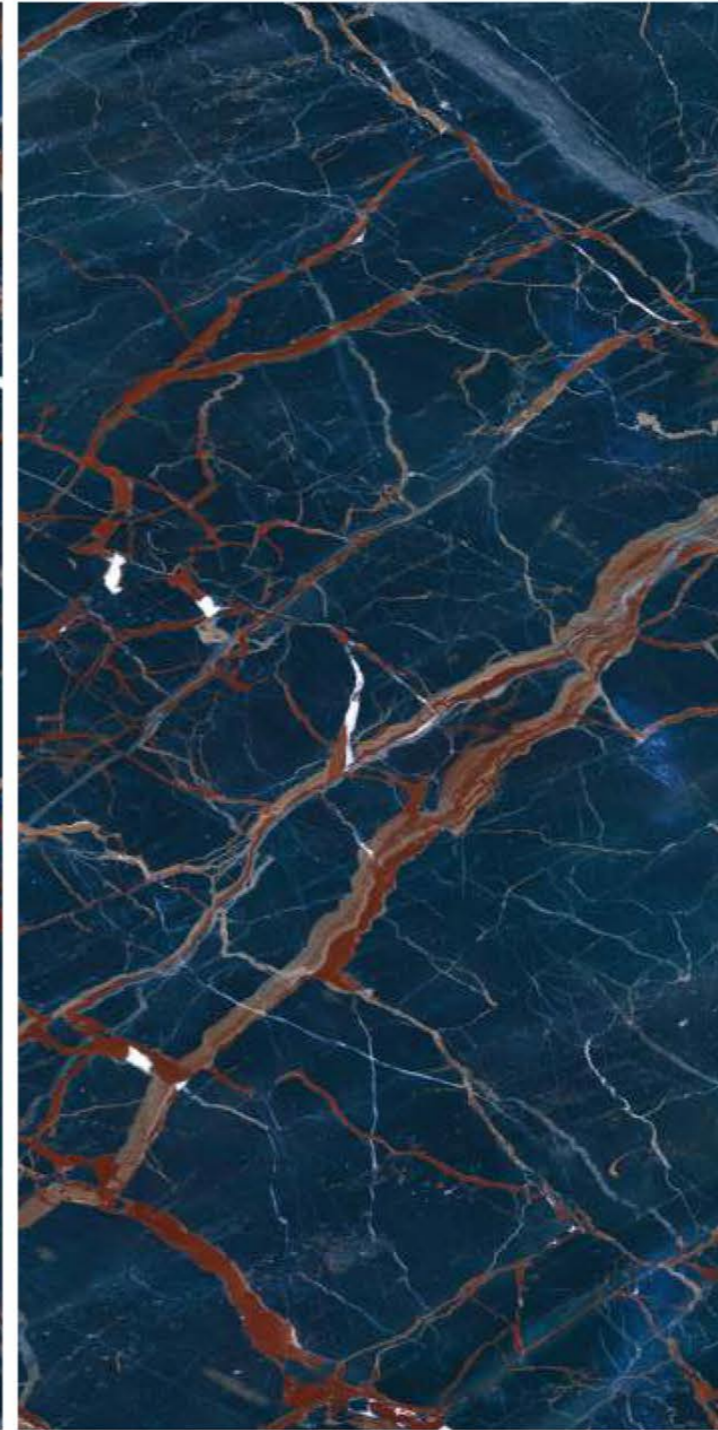

JAZZ 5019 AQUA

SIZE
600x
1200MM

Series
HIGH GLOSSY

Random
05