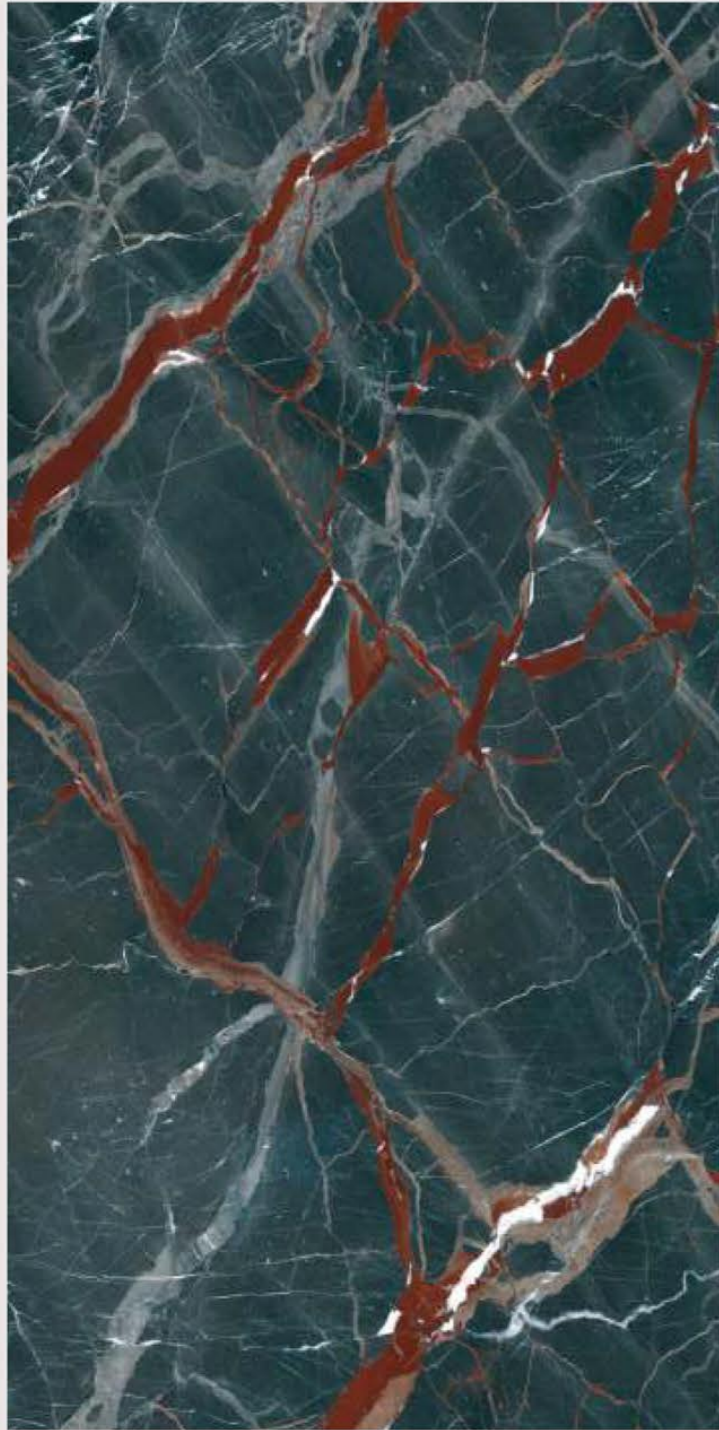

Random
05

JAZZ 5019

GREEN

JAZZ 5019 GREEN

SIZE
600x
1200MM

Series
HIGH GLOSSY

Random
05

JAZZ 5019 GREEN